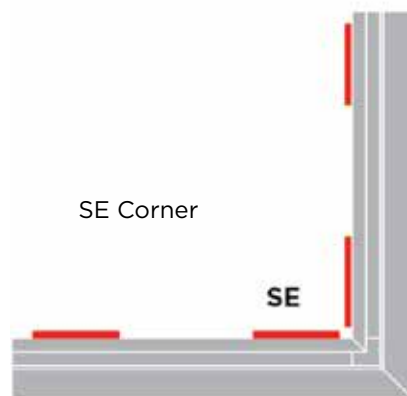

Need a Ramp Replacement for Your Magnattach® Portable Dance Floor?

Here's a guide to help you figure out which ramp parts you need & easily reorder with your sales representative

Edge Ramp Replacements

ER2
Design features 2 tabs

ER3
Design features 3 tabs

Corner Ramp Replacements

Available in the following finishes:

Gold

Silver

Black

[Learn more](#) about the MityLite Magnattach® Portable Dance Floor.

[Contact your sales representative today.](#)