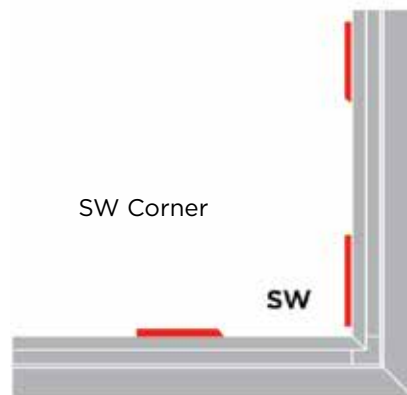

Need a Ramp Replacement for Your Magnattach® Portable Dance Floor?

Here's a guide to help you figure out which ramp parts you need & easily reorder with your sales representative

Edge Ramp Replacements

ER2
Design features 2 tabs

ER3
Design features 3 tabs

Corner Ramp Replacements

Available in the following finishes:

Gold

Silver

Black

[Learn more](#) about the MityLite Magnattach® Portable Dance Floor.

[Contact your sales representative today.](#)