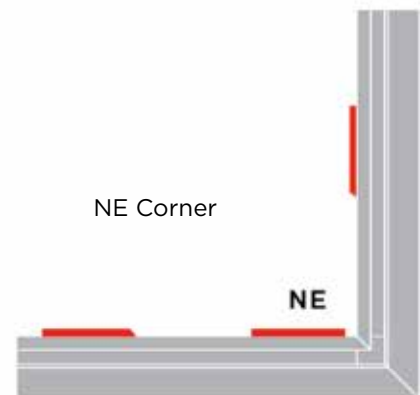

Need a Ramp Replacement for Your Magnattach® Portable Dance Floor?

Here's a guide to help you figure out which ramp parts you need & easily reorder with your sales representative

Edge Ramp Replacements

ER2
Design features 2 tabs

ER3
Design features 3 tabs

Corner Ramp Replacements

Available in the following finishes:

Gold

Silver

Black

[Learn more](#) about the MityLite Magnattach® Portable Dance Floor.

[Contact your sales representative today.](#)