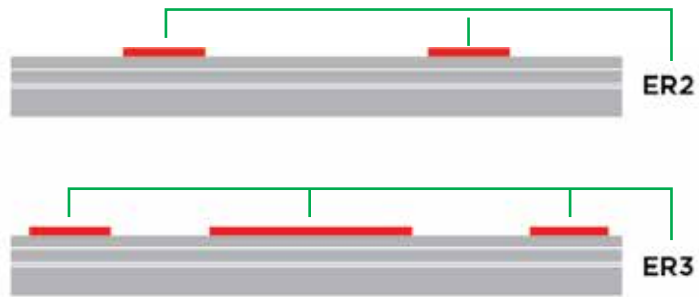

Need a Ramp Replacement for Your Magnattach® Portable Dance Floor?

Here's a guide to help you figure out which ramp parts you need & easily reorder with your sales representative

Edge Ramp Replacements

ER2
Design features 2 tabs

ER3
Design features 3 tabs

Corner Ramp Replacements

Available in the following finishes:

Gold

Silver

Black

[Learn more](#) about the MityLite Magnattach® Portable Dance Floor.

[Contact your sales representative today.](#)