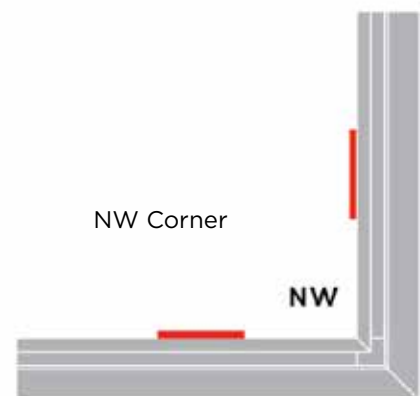

Need a Ramp Replacement for Your Magnattach® Portable Dance Floor?

Here's a guide to help you figure out which ramp parts you need & easily reorder with your sales representative

Edge Ramp Replacements

ER2
Design features 2 tabs

ER3
Design features 3 tabs

Corner Ramp Replacements

Available in the following finishes:

Gold

Silver

Black

[Learn more](#) about the MityLite Magnattach® Portable Dance Floor.

[Contact your sales representative today.](#)