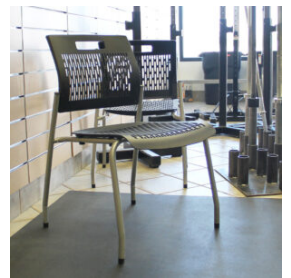

MITYLITE®

Adapt Stacking Chair