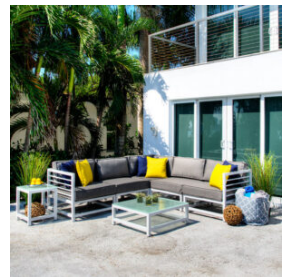

MITYLITE®

Ash Coffee Table

SPECIFICATIONS

Height: 12" (30.5 cm)

Width: 31" (78.7 cm)

Length: 32.5" (82.6 cm)

Weight: 43 lbs (19.5 kg)

Product Type: Table