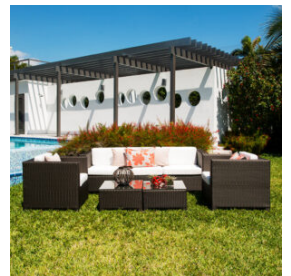

MITYLITE[®]

Birch Sofa

SPECIFICATIONS

Height: 30" (76.2 cm)

Width: 87" (221 cm)

Length: 31" (78.7 cm)

Weight: 74 lbs (33.6 kg)

Product Type: Chair

Minimum Order Quantity: 1

Warranty: 5 years wicker, 5 years fabric, 3 years foam, 5 years frame

Glide Options: Plastic

Seat Height: 17" (43.2 cm)

Frame Material: Aluminum

OPTIONS

FABRIC OPTIONS

Canvas
Aruba

Canvas
Charcoal

Canvas
Granite

Canvas
Natural

Canvas
Navy

WICKER OPTIONS

Agate Gray

Black

Espresso