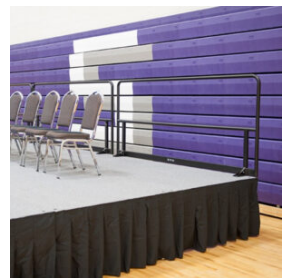

## SPECIFICATIONS

---

Height: 42" (106.7 cm)

---

---

Length: 48" (121.9 cm) - 96" (243.8 cm)

---

---