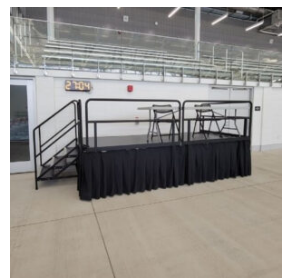

## SPECIFICATIONS

---

Height: 42" (106.7 cm)

---

---

Length: 48" (121.9 cm) - 96" (243.8 cm)

---

---

### LENGTHS

48", 72", 96"