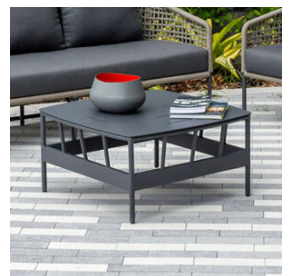

MITYLITE®

Juniper Coffee Table

SPECIFICATIONS

Height: 16" (40.6 cm)

Width: 32" (81.3 cm)

Length: 32" (81.3 cm)

Weight: 31 lbs (14.1 kg)

Product Type: Table

Minimum Order Quantity: 1

Warranty: 5 year frame

Table Shape: Square

Top Material: Aluminum

OPTIONS

FRAME FINISHES

Textured
Agate Grey

Textured
Black