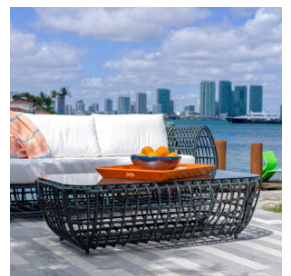

## SPECIFICATIONS

---

Height: 29" (73.7 cm)

---

Width: 100" (254 cm)

---

Length: 36" (91.4 cm)

---