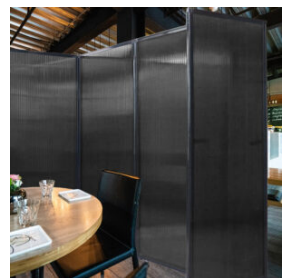

MITYLITE[®]

Multi-Panel Folding Partition

SPECIFICATIONS

Height: 72" (182.9 cm) - 90" (228.6 cm)

Length: 102" (259.1 cm) - 234" (594.4 cm)

Product Type: Partitions

Minimum Order Quantity: 1

Panel Width: 33" (83.8 cm)

Panel Thickness: 1" (2.5 cm)

Frame Material: Aluminum

Casters: Yes

Noise Dampening: Yes

OPTIONS

PARTITION HEIGHTS

72", 82", 90"

PARTITION LENGTHS

102", 168", 234"

MATERIAL OPTIONS

Beige

Charcoal
Grey

Clear
Translucent

Cloud Grey

Dark Gray
Translucent

Gray
Opaque