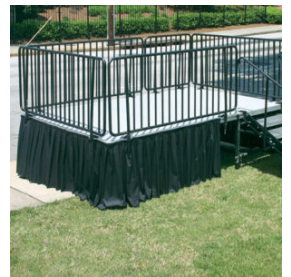

MITYLITE[®]

Skirting Staging Accessory

SPECIFICATIONS

Height: 8" (20.3 cm) - 40" (101.6 cm)

Length: 48" (121.9 cm) - 96" (243.8 cm)

Minimum Order Quantity: 1

OPTIONS

COMPATIBLE STAGE

Fold & Roll (Double Side), Fold & Roll (Single Side), Versa Roll, Z-Stage

COLOR

Amethyst, Black, Cashmere, Cranberry, Gold Rush, Lipstick, Mink, Navy, Pewter, Rouge, Royal, White

HEIGHTS

12", 16", 16" - 24", 16" - 24" - 32", 24", 24" - 32", 32", 32" - 40", 8"

LENGTHS

48", 72", 96"