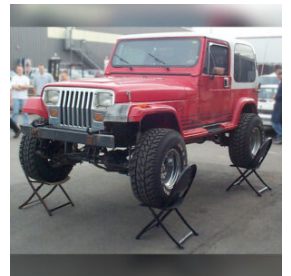

## SwiftSet Folding Chair

**SS** SwiftSet<sup>™</sup>

## SPECIFICATIONS

---

Height: 34.5" (87.6 cm)

---

Length: 23" (58.4 cm)

---

Product Type: Chair

---

Warranty: 10 years on frame, 3 years on seat and back

---

Glide Options: Plastic

---

Frame Metal Thickness: 18-gauge

---

Folded Depth: 5" (12.7 cm)

---