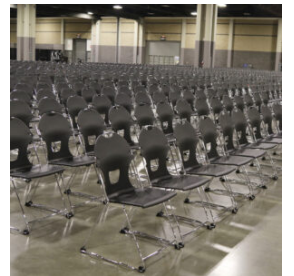

MITYLITE[®]

SwiftSet HD Stacking Chair

SPECIFICATIONS

Height: 34.8" (88.3 cm)

Weight: 17 lbs (7.5 kg)

Minimum Order Quantity: 50 - 100

Weight Capacity: 1,000 lbs (453.6 kg)

Seat Length: 17" (43.2 cm)

Frame Material: Steel

Ganging Option: Integrated into chair frame

Width: 22.5" (57.2 cm)

Product Type: Chair

Warranty: 12 years on frame, 3 years on seat/back

Glide Options: Nylon plastic

Seat Height: 18.8" (47.6 cm)