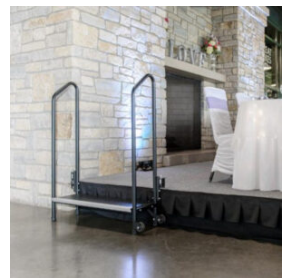

MITYLITE®

Tilt & Tote Stairs Staging Accessory

SPECIFICATIONS

Height: 16" (40.6 cm) - 40" (101.6 cm)

Minimum Order Quantity: 1

OPTIONS

HEIGHTS

1 Step (8" - 32" deck heights), 2 Step (16" - 24" deck heights), 3 Step (24" - 32" deck heights),

4 Step (32" - 40" deck heights)