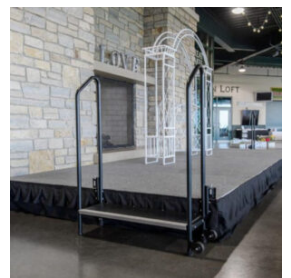

MITYLITE®

Tilt & Tote Stairs Staging Accessory

SPECIFICATIONS

Height: 16" (40.6 cm) - 40" (101.6 cm)

Minimum Order Quantity: 1

OPTIONS

HEIGHTS

1 Step (8" - 32" deck heights), 2 Step (16" - 24" deck heights), 3 Step (24" - 32" deck heights),

4 Step (32" - 40" deck heights)