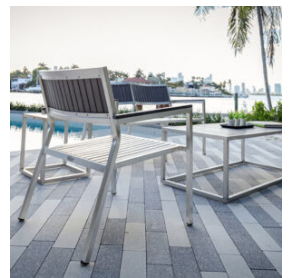

MITYLITE[®]

Willow Armchair

SPECIFICATIONS

Height: 29" (73.7 cm)

Length: 25.5" (64.8 cm)

Product Type: Chair

Warranty: 5 year frame and faux wood

Seat Height: 15" (38.1 cm)

Width: 25.8" (65.4 cm)

Weight: 17 lbs (7.7 kg)

Minimum Order Quantity: 1

Glide Options: Plastic

Frame Material: Aluminum
