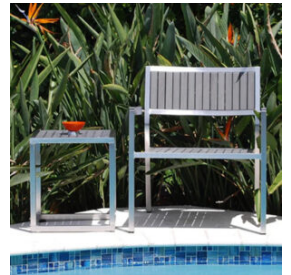

MITYLITE[®]

Willow Armchair

SPECIFICATIONS

Height: 29" (73.7 cm)

Length: 25.5" (64.8 cm)

Product Type: Chair

Warranty: 5 year frame and faux wood

Seat Height: 15" (38.1 cm)

Width: 25.8" (65.4 cm)

Weight: 17 lbs (7.7 kg)

Minimum Order Quantity: 1

Glide Options: Plastic

Frame Material: Aluminum
