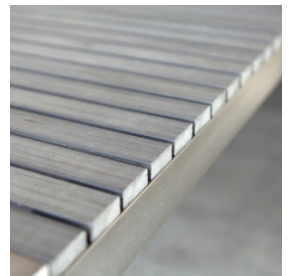

## Willow Bench

---

Minimum Order Quantity: 1

---

Glide Options: Plastic

---

Frame Material: Aluminum

---