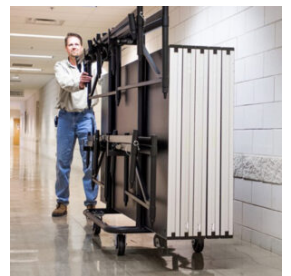

MITYLITE®

Z-Stage Transport Cart

SPECIFICATIONS

Height: 66" (167.6 cm)

Weight: 85 lbs (38.6 kg)

Minimum Order Quantity: 1

Length: 48" (121.9 cm)

Product Type: Staging

Staging Cart Dimensions: 34" W (86.3 cm) x
72" (182.8 cm) – 96" L (243.8 cm) x 68" H
(172.7 cm)
